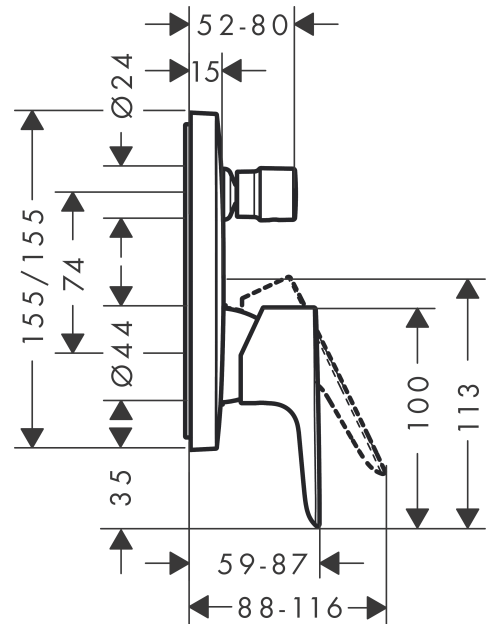

Talis E
Single lever bath mixer for concealed installation
 Surfaces: **chrome** Article Number: **71745000**

Description

product features

- connection type: basic set
- ceramic cartridge
- temperature limitation adjustable
- with automatic resetting
- scope of supply: handle, sleeve, escutcheon, diverter, mixing unit

Mandatory Accessoires

- Basic set iBox universal (#01800XXX)
- iBox universal Basic with pre-mounted angle connection G1/2 (#01810XXX)

Product image

Scale drawing

Flowchart