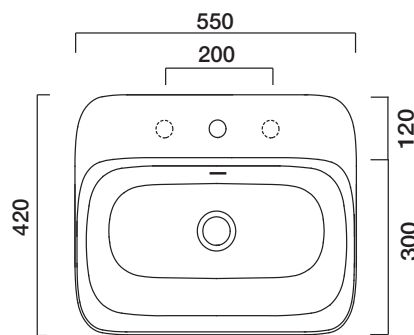

### CODE

- (4) NTH (SOL15/0)
- 1TH (SOL15/1)
- 3TH (SOL15/3)
- (5) NTH (SOL18/0)
- 1TH (SOL18/1)
- 3TH (SOL18/3)

### WEIGHT

- (4) 16 kg
- (5) 18 kg

### OVERFLOW & WASTE

32mm overflow plug and waste not included.

SOUL 4

SOUL 5