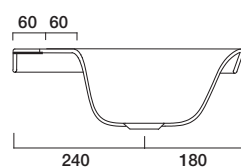

### CODE

- (4) NTH (SOL15/0)
- 1TH (SOL15/1)
- 3TH (SOL15/3)
- (5) NTH (SOL18/0)
- 1TH (SOL18/1)
- 3TH (SOL18/3)

### WEIGHT

- (4) 16 kg
- (5) 18 kg

### COLOURS

White.

### OVERFLOW & WASTE

32mm overflow plug and waste not included.

SOUL 4

SOUL 5