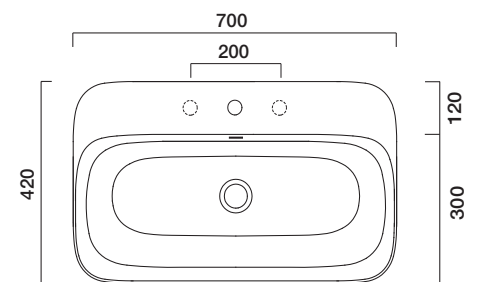

### CODE

- (4) NTH (SOL15/0)
- 1TH (SOL15/1)
- 3TH (SOL15/3)
- (5) NTH (SOL18/0)
- 1TH (SOL18/1)
- 3TH (SOL18/3)

### WEIGHT

- (4) 16 kg
- (5) 18 kg

### COLOURS

White.

### OVERFLOW & WASTE

32mm overflow plug and waste not included.

SOUL 4

SOUL 5